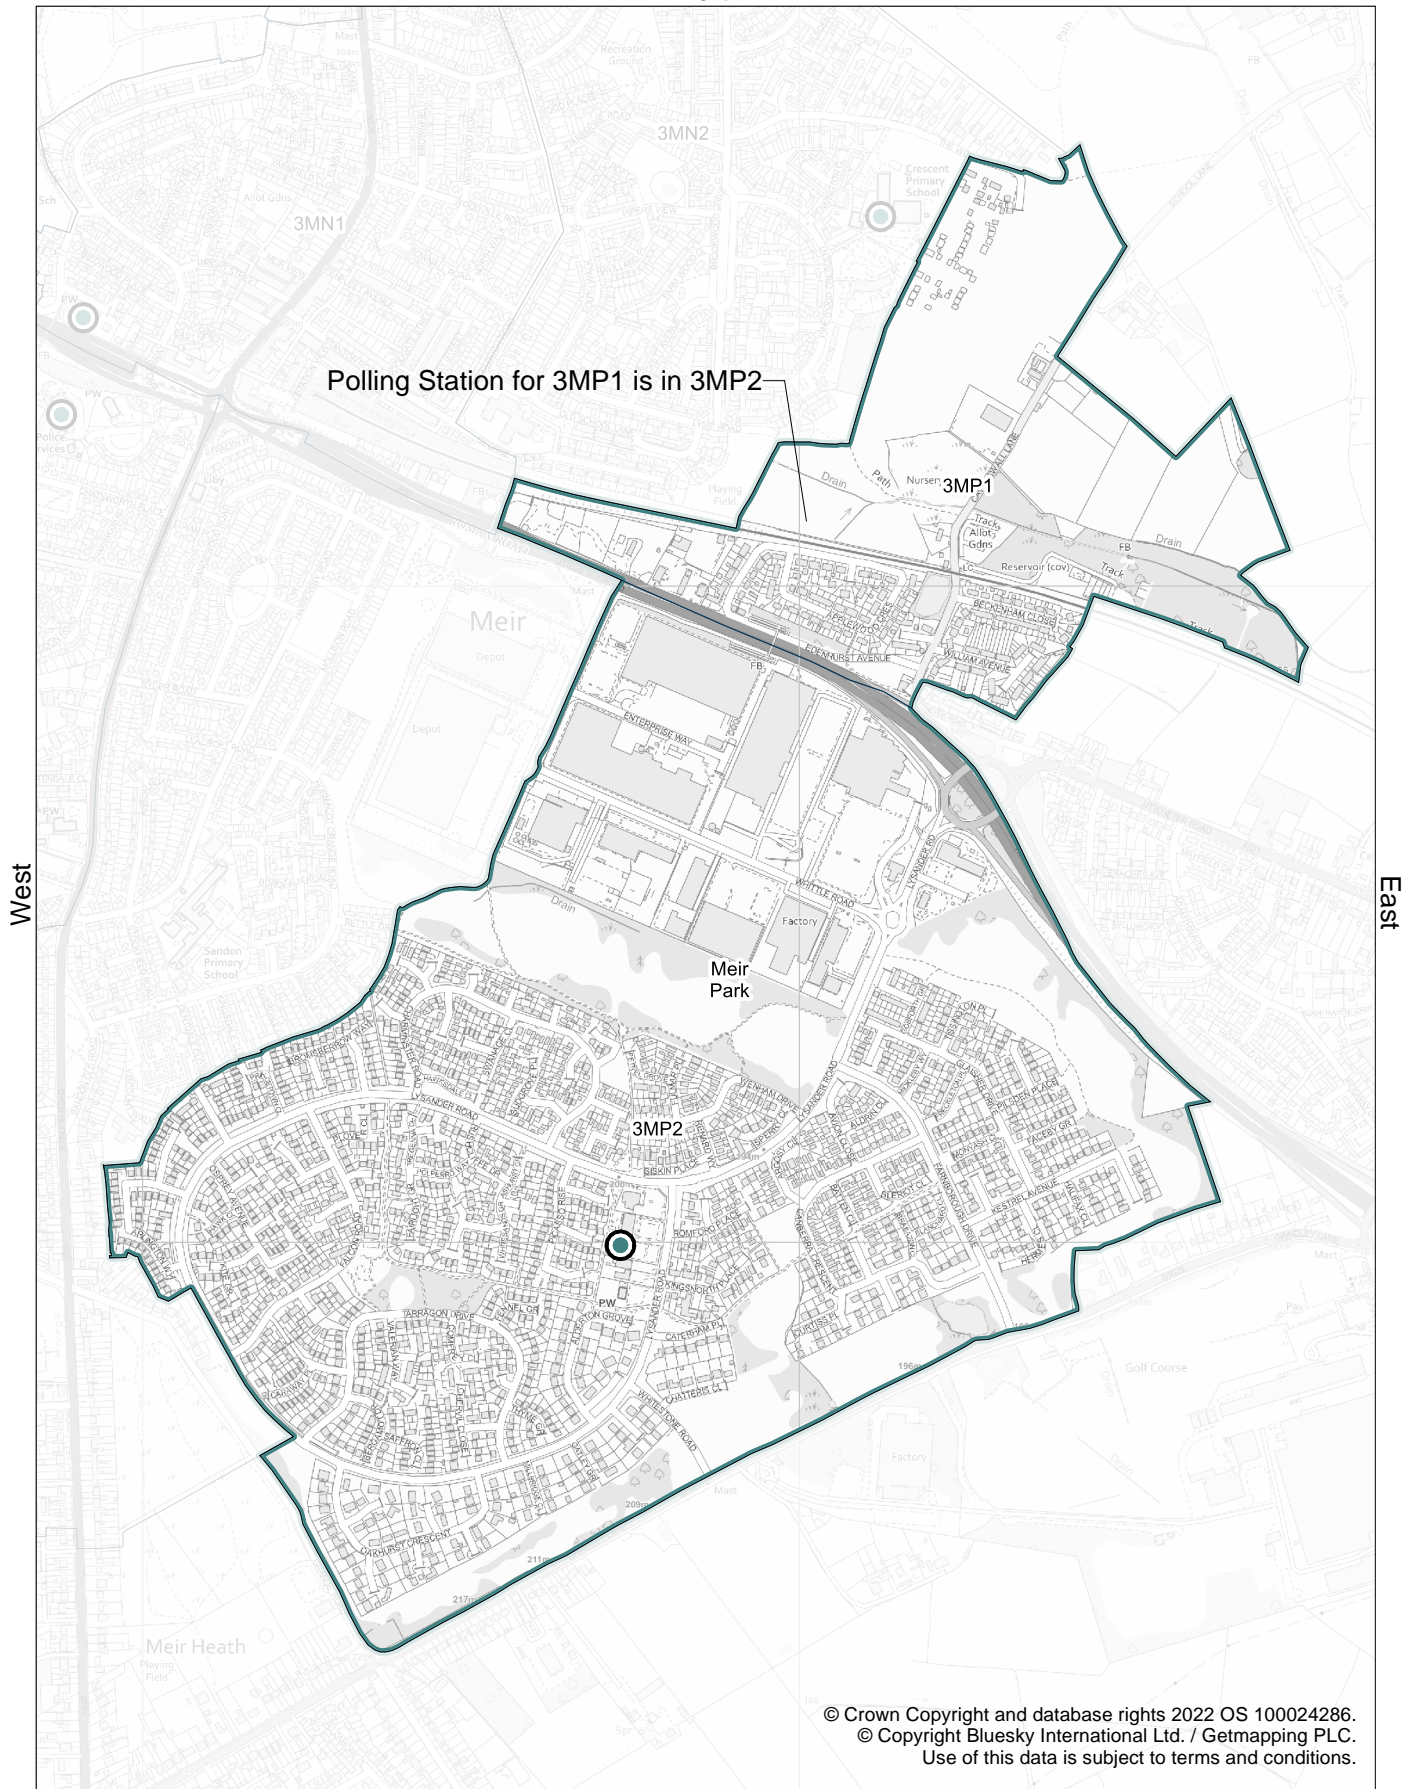

Meir Park Ward

North

© Crown Copyright and database rights 2022 OS 100024286.
© Copyright Bluesky International Ltd. / Getmapping PLC.
Use of this data is subject to terms and conditions.

South

City of
Stoke-on-Trent

Stoke on Trent City Council
Civic Centre
Glebe Street
Stoke on Trent ST4 1HH
UK

Scale: 1:12003 @ A4